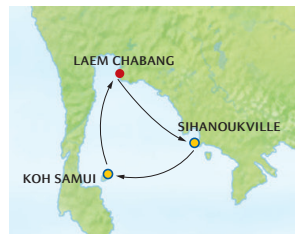

Costa Fortuna Laem Chabang & Singapore Sailings 2018-19

3-NIGHT THAILAND & CAMBODIA

DEPARTING 2018	NOV 8
----------------	-------

DAY	PORT	ARR	DEP
1	LAEM CHABANG (Thailand)		17.00
2	SIHANOUKVILLE (Cambodia)	09.00	17.00
3	KOH SAMUI (Thailand)	09.00	18.00
4	LAEM CHABANG (Thailand)	08.00	

* Ship is at anchor - disembark by tender

3-NIGHT THAILAND & SINGAPORE

DEPARTING 2018	NOV 11
----------------	--------

DAY	PORT	ARR	DEP
1	LAEM CHABANG (Thailand)		17.00
2	KOH SAMUI (Thailand)	08.00	17.00
3	Cruising		
4	SINGAPORE	08.00	

* Ship is at anchor - disembark by tender

7-NIGHT SINGAPORE, THAILAND & CAMBODIA

DEPARTING 2019	JAN 8 22	FEB 5 19
----------------	----------	----------

DAY	PORT	ARR	DEP
1	SINGAPORE		20.00
2	Cruising		
3	KOH SAMUI (Thailand)	09.00	18.00
4	LAEM CHABANG (Thailand)	09.00	
5	LAEM CHABANG (Thailand)		16.00
6	SIHANOUKVILLE (Cambodia)	09.00	18.00
7	Cruising		
8	SINGAPORE	09.00	

* Ship is at anchor - disembark by tender

9-NIGHT SINGAPORE, MALAYSIA & THAILAND

DEPARTING 2018	DEC 30
----------------	--------

DAY	PORT	ARR	DEP
1	SINGAPORE		20.00
2	MELAKA (Malaysia)	09.00	17.00
3	Cruising		
4	PHUKET (Thailand)	08.00	
5	PHUKET (Thailand)		18.00
6	LANGKAWI (Malaysia)	08.00	
7	LANGKAWI (Malaysia)		18.00
8	PENANG (Malaysia)	08.00	18.00
9	PORT KLANG (Malaysia)	08.00	17.00
10	SINGAPORE	09.00	